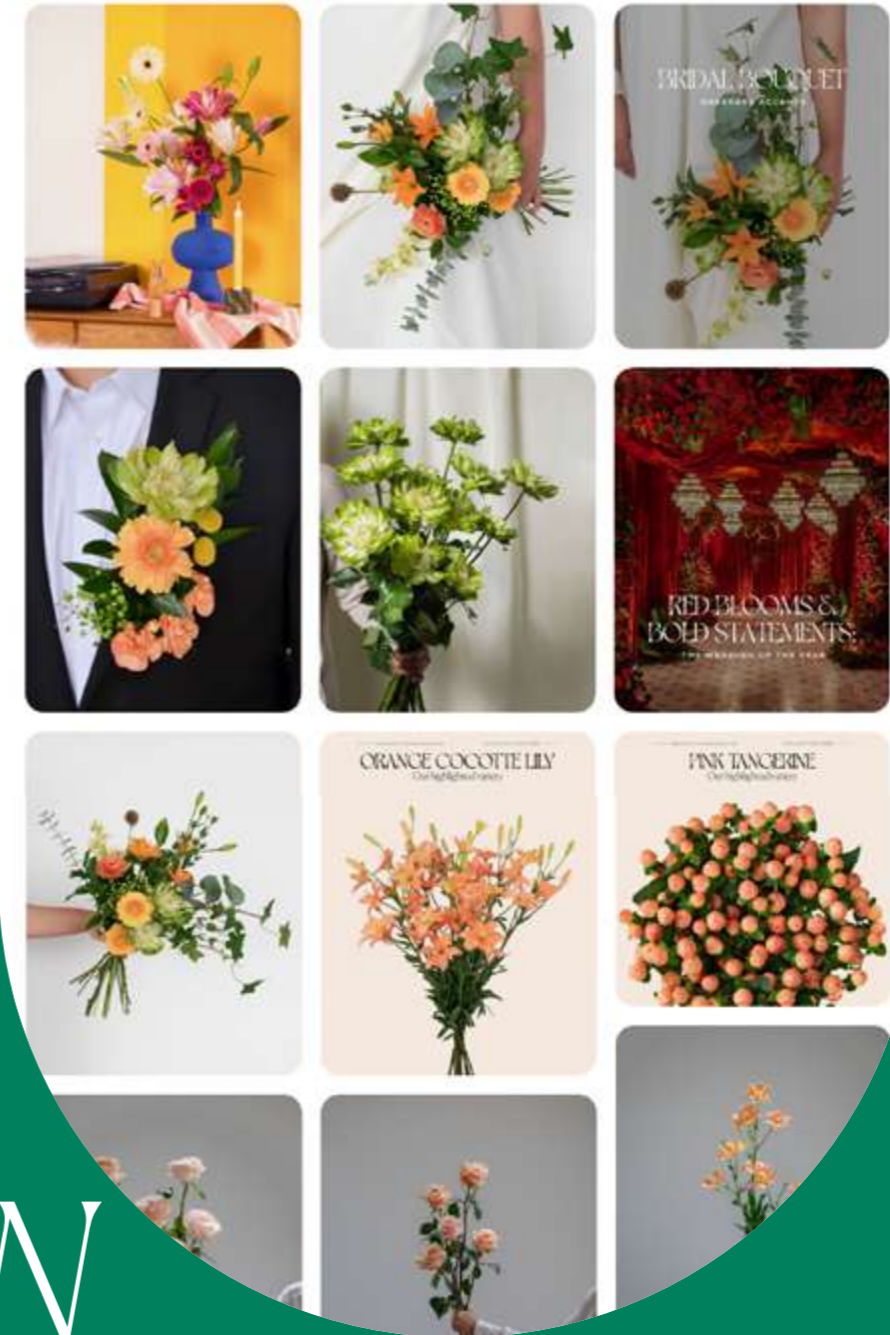

Mystic

ESSENCE THAT INSPIRES

LOOK WHAT'S IN STORE FOR 2025
Full Of Surprises

STAND UP & STAND OUT!

Looking for timeless inspiration? Discover endless inspiration with us on [Pinterest!](#) We've created the ultimate boards packed with stunning table designs & floral arrangements! Dive into our collections, pin your favorites, and let your creativity bloom. Follow us now for endless ideas & make your events unforgettable!